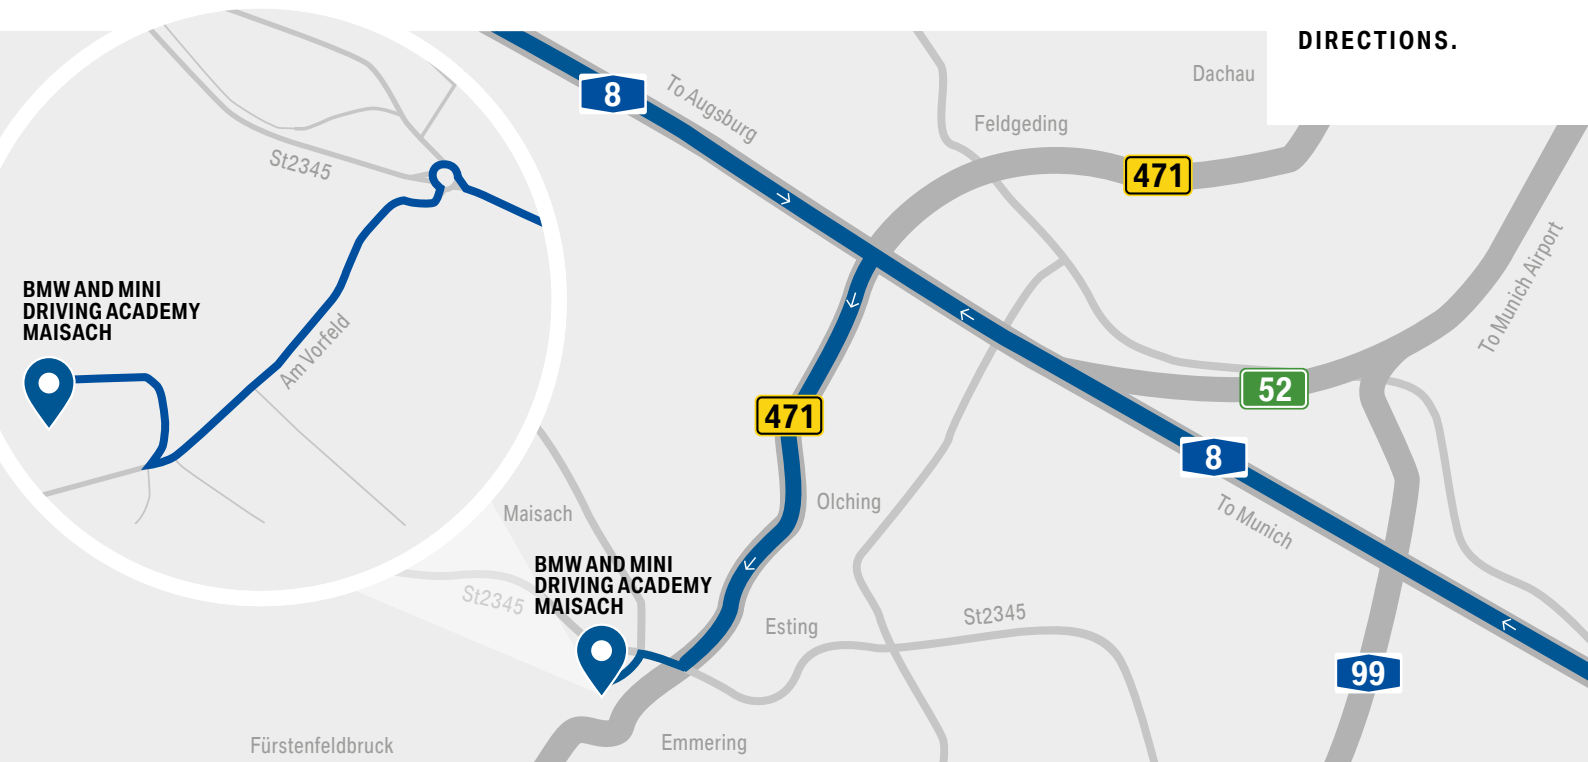

# HOW TO GET TO THE BMW AND MINI DRIVING ACADEMY MAISACH.

BY CAR FROM MUNICH / THE A8.

**DIRECTIONS.**

Take exit 78 off the A8 onto the B471 towards Lindau/Fürstenfeldbruck/Maisach/Olching. Follow the B471 for around five kilometres, then take the exit onto the St2345 towards Olching/Maisach/Gernlinden.

After one kilometre, take the third exit off the roundabout and follow the signs to “BMW und MINI Driving Academy Maisach”.

Continue for about one kilometre along the road “Am Vorfeld” and keep right after the caravan park. After approx. 30 metres you will reach the gate to Fürstenfeldbruck airfield.

**Please note:** If your navigation system does not recognise the address, try “82216 Gernlinden, Maisach” instead. You will be directed via the B471 and St2345. At the roundabout approx. 200 metres before the destination follow the sign to “BMW und MINI Driving Academy Maisach”.

Walk south out of the S-Bahn station and take Heinestraße, which leads into Brucker Straße.

Follow Brucker Straße for approx. 750 metres. You are now leaving Gernlinden. Cross the St2345 and continue onto "Am Vorfeld". This road will take you past a caravan park.