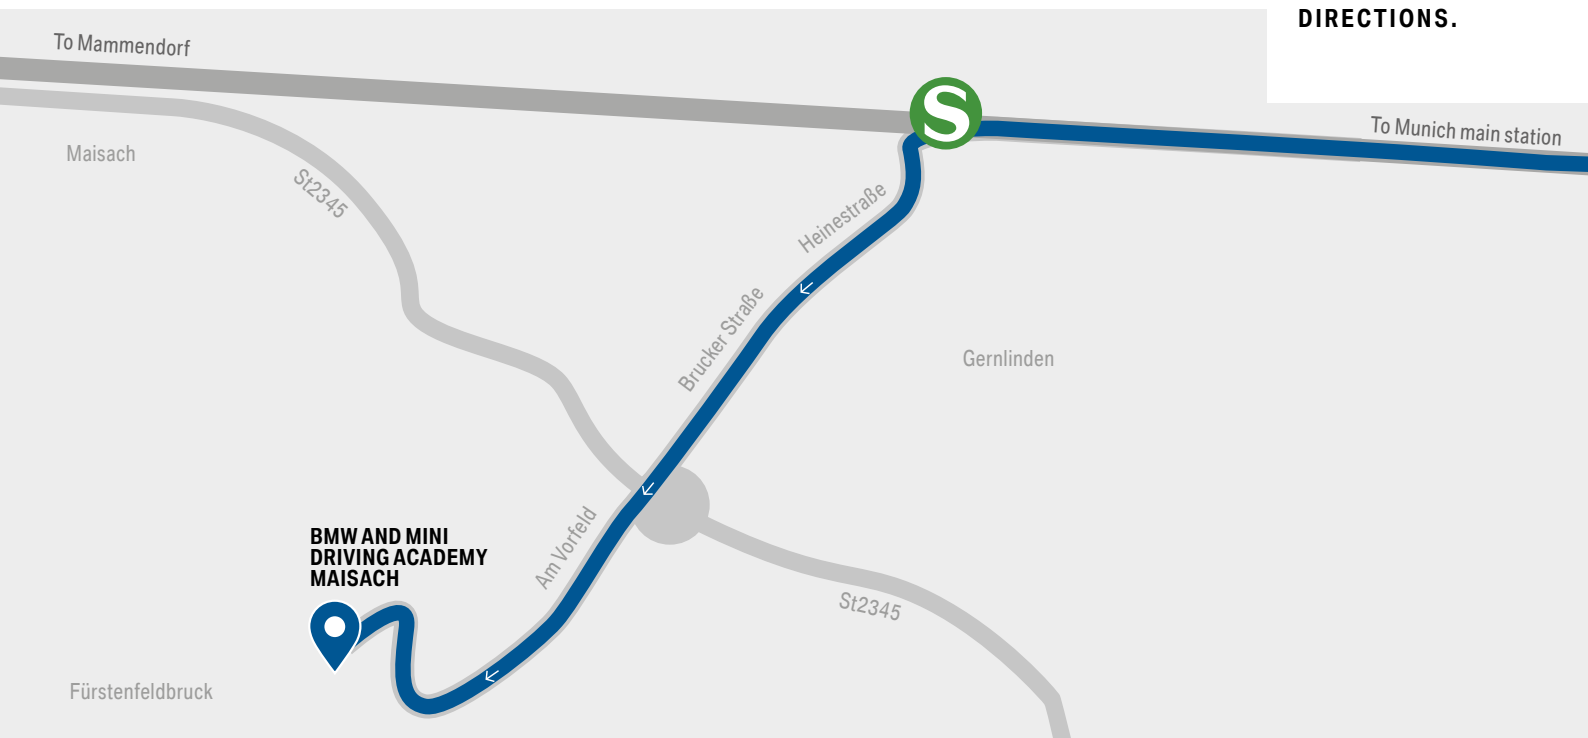

HOW TO GET TO THE BMW AND MINI DRIVING ACADEMY MAISACH.

WITH THE S-BAHN TRAIN.

If you're travelling by S-Bahn train from Munich, take the S3 towards Mammendorf and get off at the stop "Gernlinden". The S-Bahn journey takes approx. 26 minutes from Munich Hauptbahnhof (main station).

Walk south out of the S-Bahn station and take Heinestraße, which leads into Brucker Straße.

Follow Brucker Straße for approx. 750 metres. You are now leaving Gernlinden. Cross the St2345 and continue onto "Am Vorfeld". This road will take you past a caravan park.

Immediately afterwards, take a sharp right and continue to the gate to Fürstenfeldbruck airfield, where the BMW and MINI Driving Academy Maisach is located.

The walk from "Gernlinden" S-Bahn station takes about 30 minutes.

ADDRESS.

BMW and MINI Driving Academy Maisach

Am Vorfeld 1

82216 Maisach | Germany

Telephone +49 (0) 89 3290 33 000^{1,2}

GPS 48°12'02.0"N 11°16'42.7"E

CONTACT.

BMW and MINI Driving Experience

Daimlerstraße 19

85748 Garching-Hochbrück | Germany

Telephone +49 (0) 89 1250 16 444²

#DEXfor #YOU

✉ drivingexperience@bmw.com

🌐 bmw-drivingexperience.com

📘 facebook.com/bmwdrivingexperience

📷 instagram.com/bmwdrivingexperience

BMWDrivingExperience

¹ Guest Manager will be on hand to answer questions and provide information.

² At the current local rate.