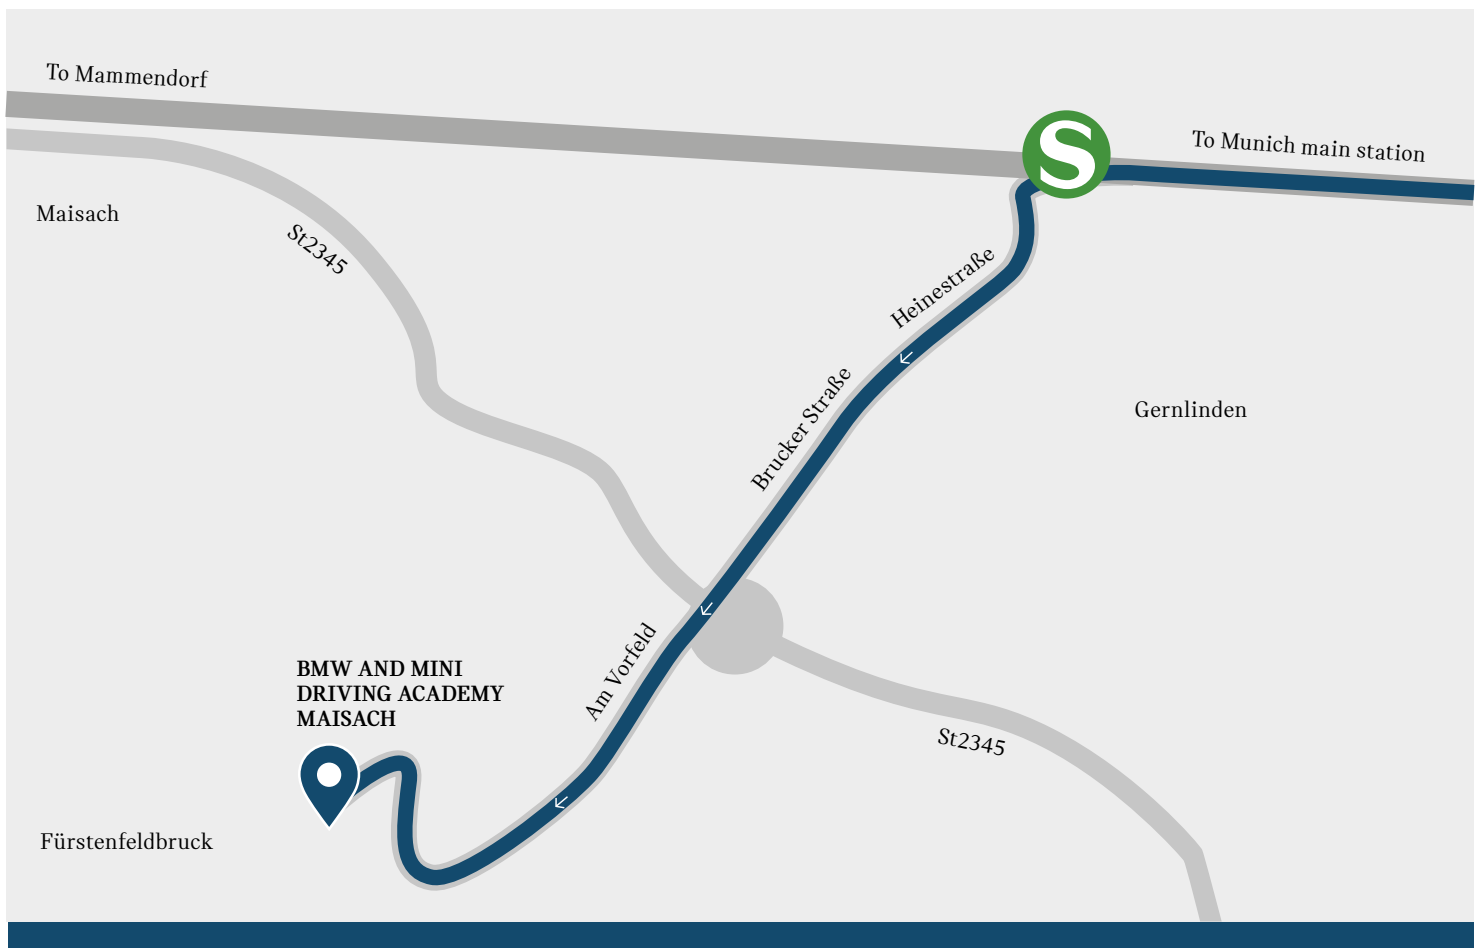

HOW TO GET TO THE BMW AND MINI DRIVING ACADEMY MAISACH. WITH THE S-BAHN TRAIN.

If you are travelling by S-Bahn train from Munich, take the S3 towards Mammendorf and get off at the stop “Gernlinden”. The S-Bahn journey takes approx. 26 minutes from Munich Hauptbahnhof (main station).

Walk south out of the S-Bahn station and take Heinestraße, which leads into Brucker Straße.

Follow Brucker Straße for approx. 750 metres. You are now leaving Gernlinden. Cross the St2345 and continue onto “Am Vorfeld”. This road will take you past a caravan park.

Immediately afterwards, take a sharp right and continue to the gate to Fürstenfeldbruck airfield, where the BMW and MINI Driving Academy Maisach is located.

The walk from “Gernlinden” S-Bahn station takes about 30 minutes.

ADDRESS.

BMW and MINI Driving Academy Maisach
Am Vorfeld 1
82216 Maisach | Germany
Telephone +49 (0)89 3290 33 000^{1,2}
GPS 48°12'02.0"N 11°16'42.7"E

¹A Guest Manager will be on hand to answer questions and provide information.

CONTACT.

BMW and MINI Driving Experience
Daimlerstraße 19
85748 Garching-Hochbrück | Germany
Telephone +49 (0)89 1250 16 444²

²At the current local rate.

#DEXfor #YOU

✉ drivingexperience@bmw.com
🌐 bmw-drivingexperience.com
📘 facebook.com/bmwdrivingexperience
📷 instagram.com/bmwdrivingexperience
BMWDrivingExperience